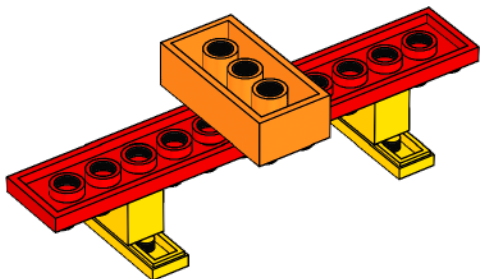

- 1x Yellow Minifigure Head
- 1x Yellow Minifigure Head
- 2x Yellow Technic Beam (1x2)
- 2x Yellow Technic Brick (1x2)
- 1x Yellow Minifigure Head
- 1x Blue Minifigure Body
- 1x Blue Minifigure Body
- 2x Blue Technic Pin
- 1x Green Technic Pin
- 1x Orange Minifigure Hat
- 1x Orange Technic Brick (1x2)
- 1x Red Minifigure Body
- 1x Red Technic Beam (1x12)

1

2

3

4

5

6